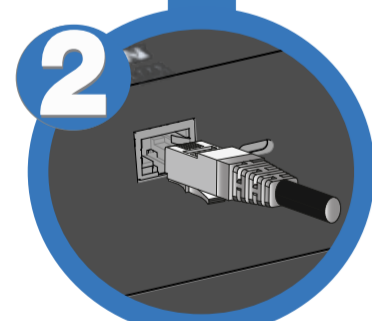

EAT•N

OR

brightlayer-remote-monitoring.eaton.com

EAT•N

AVR750UNC

TRIPP LITE
SERIES

AVR750UNC (AG-0786)

triplite.eaton.com