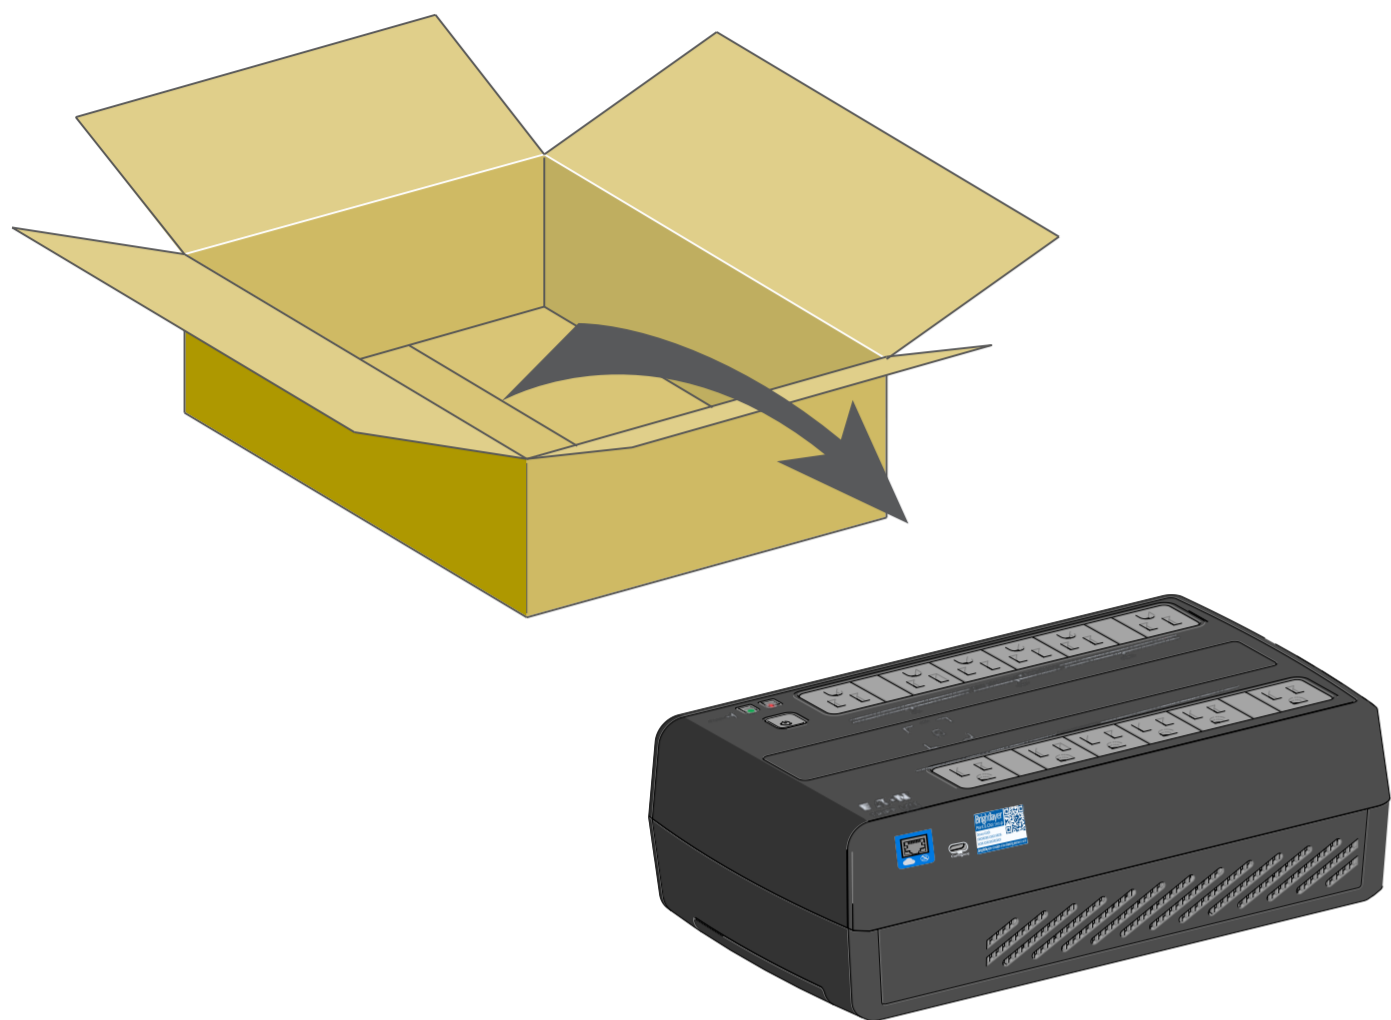

EAT•N

OR

brightlayer-remote-monitoring.eaton.com

EAT•N

AVR750UNC

TRIPP LITE
SERIES

AVR750UNC (AG-0786)

triplite.eaton.com

Quick Start

? For more information:

AVR750UNC (AG-0786)

EAT•N
Powering Business Worldwide