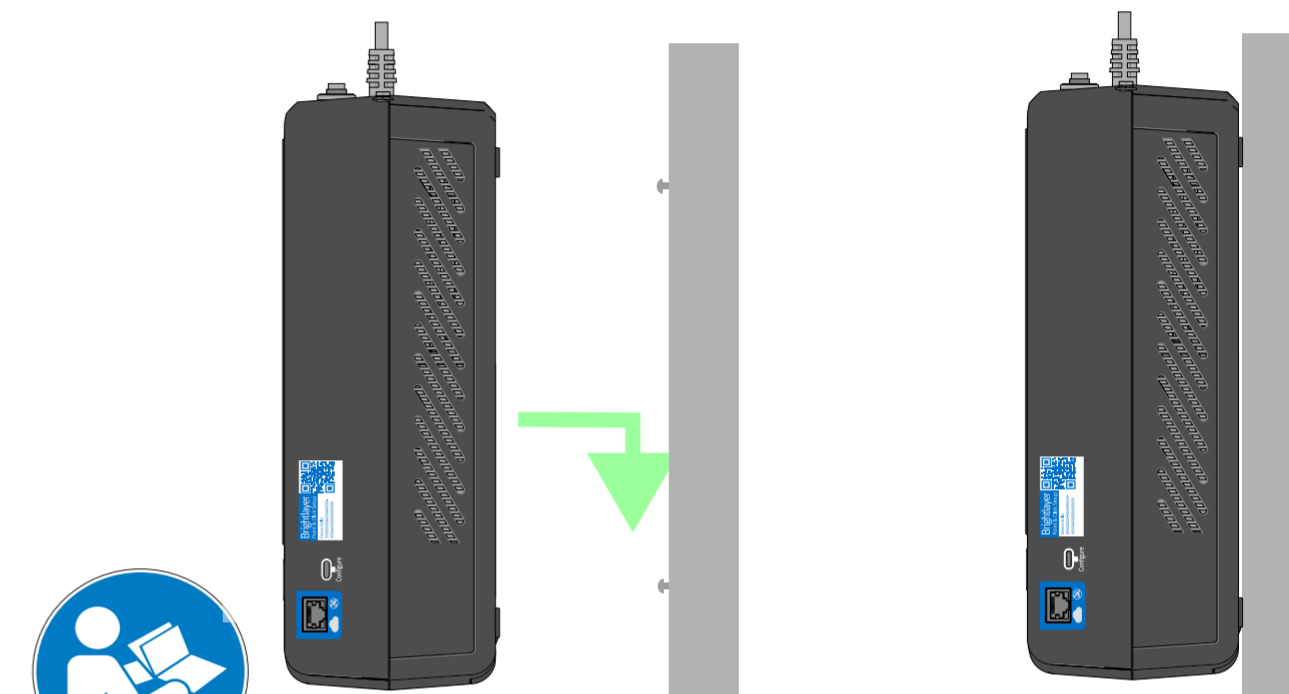

EAT•N

OR

brightlayer-remote-monitoring.eaton.com

EAT•N

AVR750UNC

TRIPP LITE
SERIES

AVR750UNC (AG-0786)

triplite.eaton.com

Quick Start

? For more information:

AVR750UNC (AG-0786)

EAT•N
Powering Business Worldwide