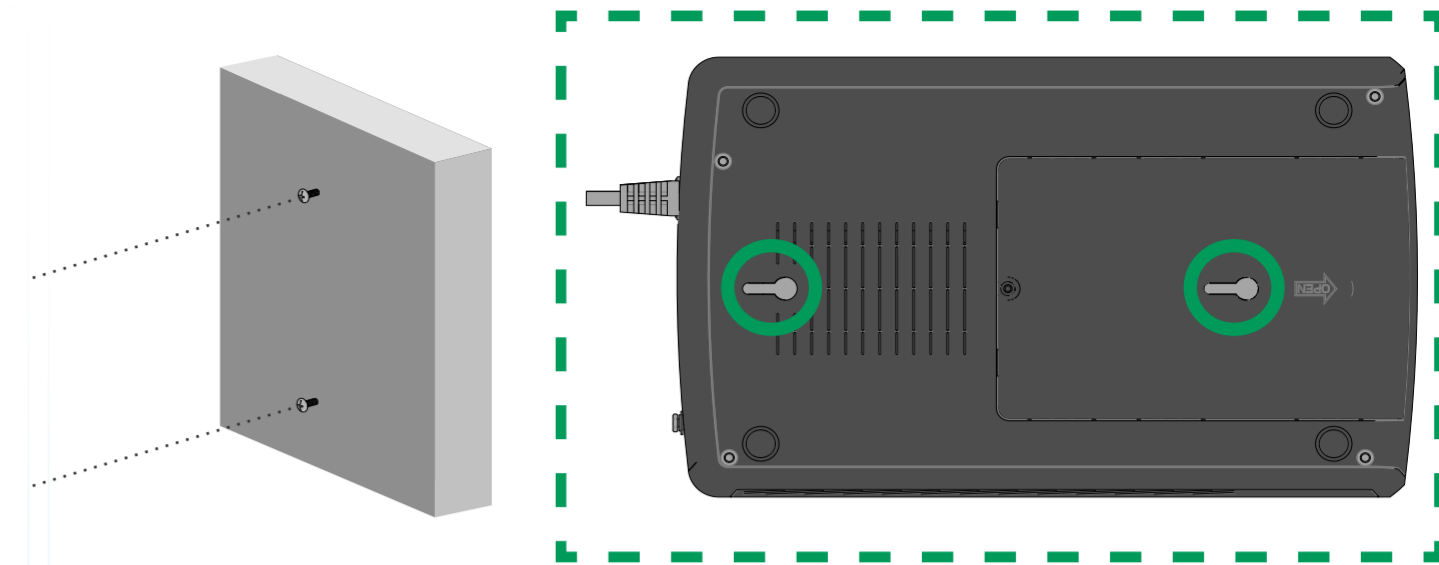

EAT•N

OR

brightlayer-remote-monitoring.eaton.com

EAT•N

AVR750UNC

TRIPP LITE
SERIES

AVR750UNC (AG-0786)

triplite.eaton.com