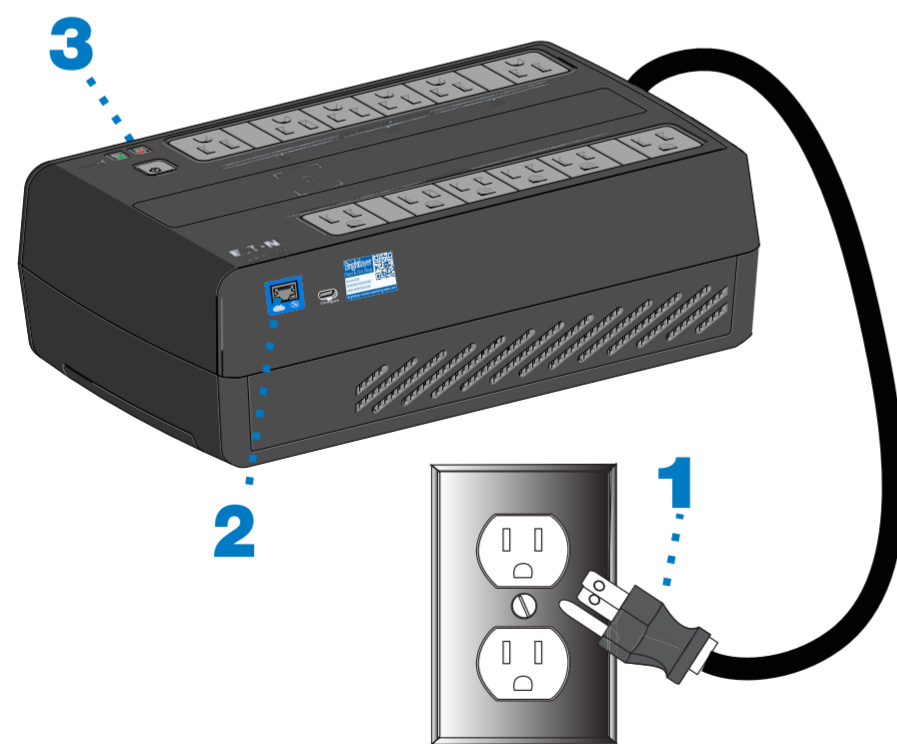

EAT•N

OR

brightlayer-remote-monitoring.eaton.com

EAT•N

AVR750UNC

TRIPP LITE
SERIES

AVR750UNC (AG-0786)

triplite.eaton.com

Quick Start

? For more information:

AVR750UNC (AG-0786)

EAT•N
Powering Business Worldwide