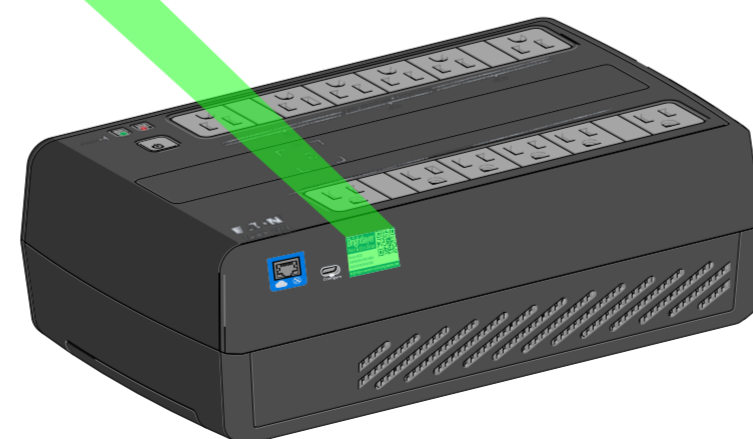

EAT•N

OR

brightlayer-remote-monitoring.eaton.com

EAT•N

AVR750UNC

TRIPP LITE
SERIES

AVR750UNC (AG-0786)

triplite.eaton.com

Quick Start

? For more information:

AVR750UNC (AG-0786)

EAT•N
Powering Business Worldwide