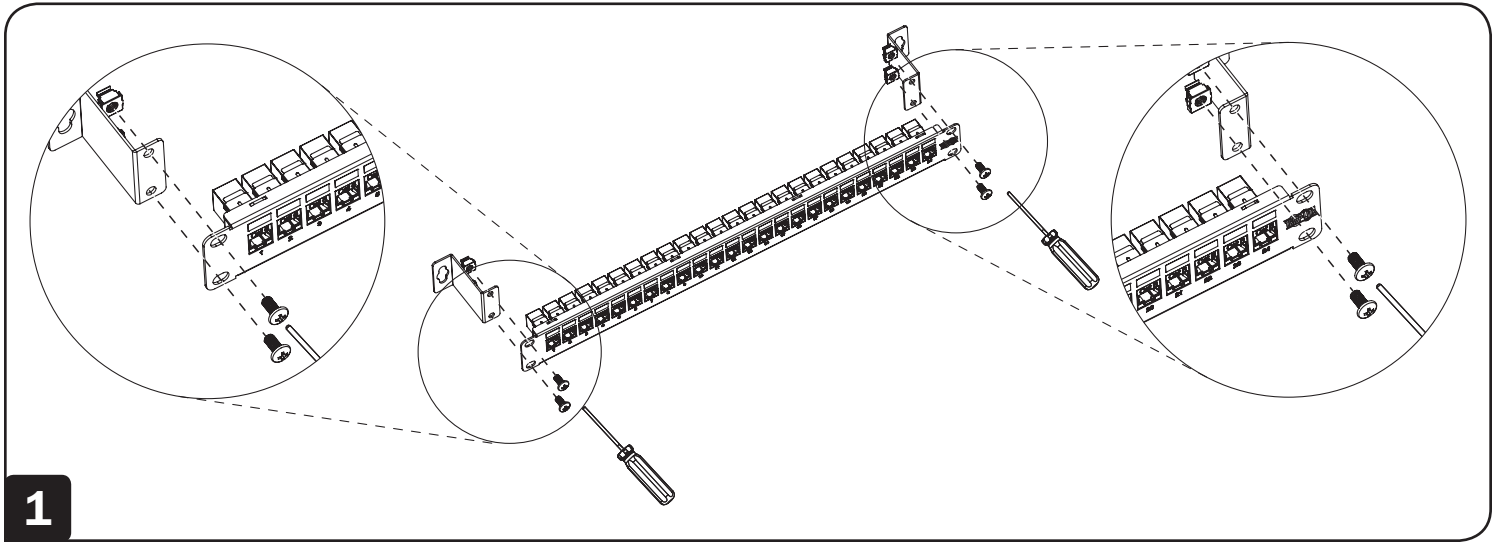

Assembly Instructions

N254-024-6AD

24-Port, 1U Rack-Mount Cat6a Feedthrough Patch Panel with 90-Degree Down Angle Ports

Tripp Lite has a policy of continuous improvement. Specifications are subject to change without notice.