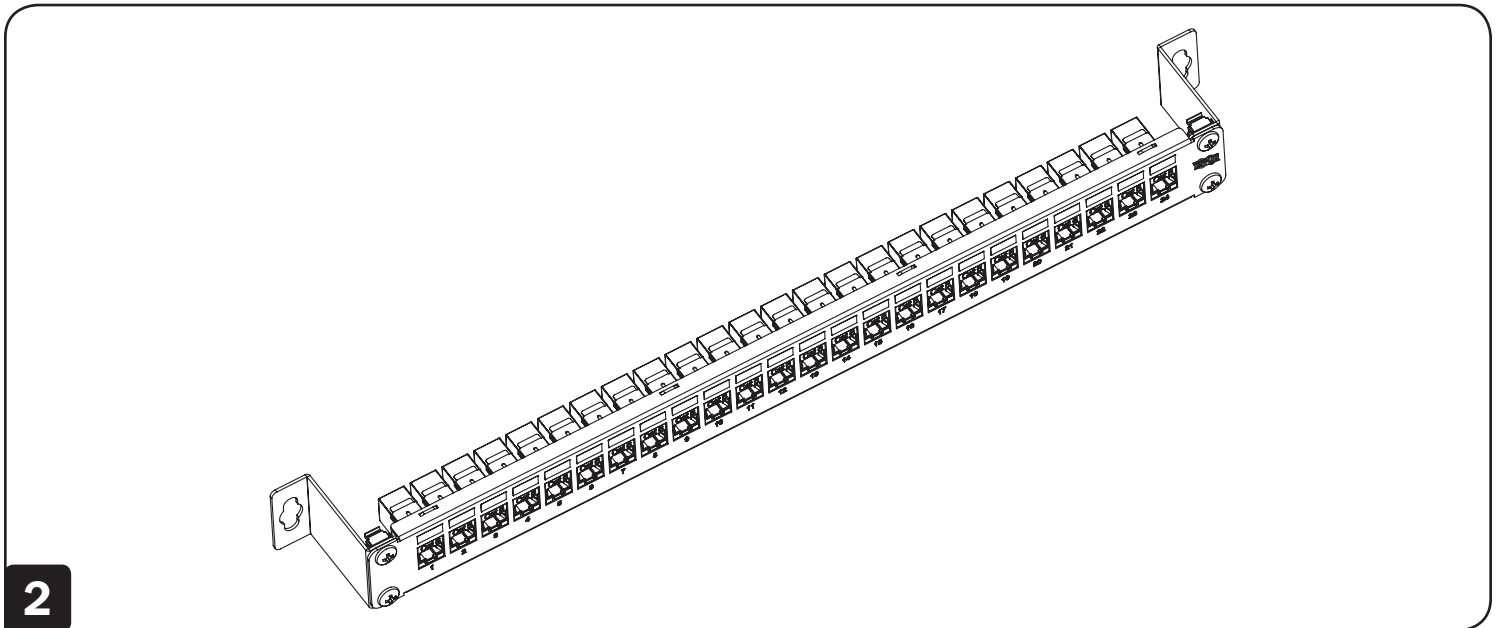

Assembly Instructions

N254-024-6AD

24-Port, 1U Rack-Mount Cat6a Feedthrough Patch Panel with 90-Degree Down Angle Ports

Tripp Lite has a policy of continuous improvement. Specifications are subject to change without notice.