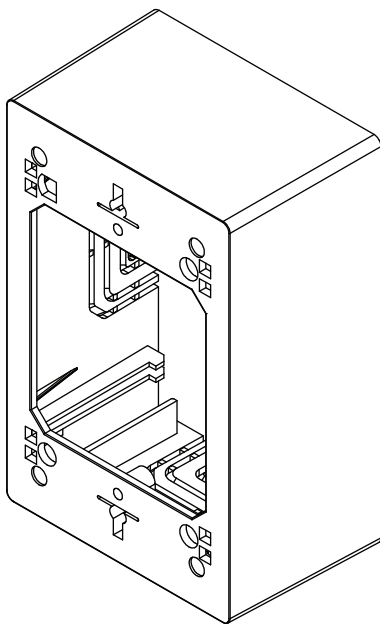

- A Raceway Wiring Duct (N080-D25-2M-WH):** 2-piece raceway wiring duct.

Raceway Components

- B Raceway End Cap Connector (N080-C25-EC-WH):** Caps off the end of the raceway wiring duct.

- C Raceway Straight Connector (N080-C25-ST-WH):** Joins two raceway wiring duct strips together in a straight line.

Raceway Components

- D Outside Corner Connector (N080-C25-OC-WH):** Joins two raceway wiring duct strips to make a turn around an outside corner.

- E T Connector (N080-C25-T-WH):** Joins three raceway wiring duct strips together to make a right-angle raceway branch.

Raceway Components

- F Inside Corner Connector (N080-C25-IC-WH):** Joins two raceway wiring duct strips to make a turn around an inside corner.

- G L Connector (N080-C25-L-WH):** Joins two raceway wiring duct strips to make a right-angle turn.

Raceway Components

- H Single Gang Junction Box (N080-SMB1-WH):** Deep-back box for mounting a wall plate as part of a raceway system. Ideal for multiple audio/video, voice and Ethernet in-wall applications using any type of keystone jack, including Cat5e/6/6a, USB, HDMI, DisplayPort™ and RCA.