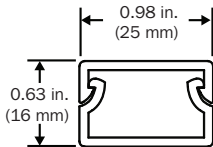

- A Raceway Wiring Duct (N080-D25-2M-WH):** 2-piece raceway wiring duct.

Raceway Components

- B Raceway End Cap Connector (N080-C25-EC-WH):** Caps off the end of the raceway wiring duct.

- C Raceway Straight Connector (N080-C25-ST-WH):** Joins two raceway wiring duct strips together in a straight line.

Raceway Components

- D Outside Corner Connector (N080-C25-OC-WH):** Joins two raceway wiring duct strips to make a turn around an outside corner.

- E T Connector (N080-C25-T-WH):** Joins three raceway wiring duct strips together to make a right-angle raceway branch.

Raceway Components

- F Inside Corner Connector (N080-C25-IC-WH):** Joins two raceway wiring duct strips to make a turn around an inside corner.

- G L Connector (N080-C25-L-WH):** Joins two raceway wiring duct strips to make a right-angle turn.