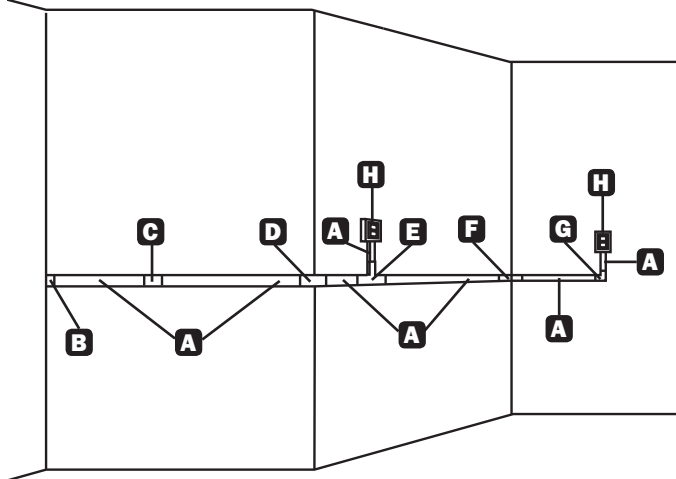

www.tripplite.com/warranty

Manufacturing
Excellence.

1111 W. 35th Street, Chicago, IL 60609 USA
www.tripplite.com/support

Copyright © 2016 Tripp Lite. All rights reserved.

Raceway Components

Sample Raceway System Layout

- A Raceway Wiring Duct (N080-D25-2M-WH):** 2-piece raceway wiring duct.

Raceway Components

- B Raceway End Cap Connector (N080-C25-EC-WH):** Caps off the end of the raceway wiring duct.

- C Raceway Straight Connector (N080-C25-ST-WH):** Joins two raceway wiring duct strips together in a straight line.

Raceway Components

- D Outside Corner Connector (N080-C25-OC-WH):** Joins two raceway wiring duct strips to make a turn around an outside corner.

- E T Connector (N080-C25-T-WH):** Joins three raceway wiring duct strips together to make a right-angle raceway branch.

Raceway Components

- F Inside Corner Connector (N080-C25-IC-WH):** Joins two raceway wiring duct strips to make a turn around an inside corner.

- G L Connector (N080-C25-L-WH):** Joins two raceway wiring duct strips to make a right-angle turn.