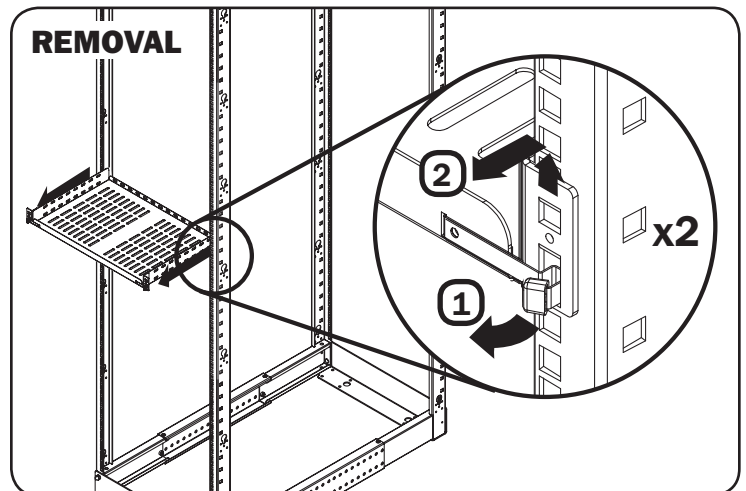

www.tripplite.com/warranty

Parts List

SRSHELF2P1UTM

x1

Installation

Tripp Lite has a policy of continuous improvement. Product specifications are subject to change without notice.

1111 W. 35th Street, Chicago, IL 60609 USA • www.tripplite.com/support