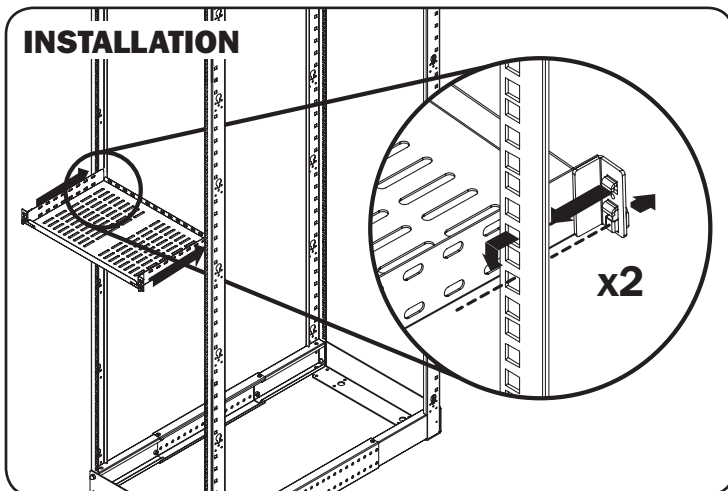

Instruction Sheet

1U Fixed Shelf with Toolless Mounting Tabs

Model: SRSHELF2P1UTM

PROTECT YOUR INVESTMENT!

Register your product for quicker service and ultimate peace of mind.

You could also win an ISOBAR6ULTRA surge protector—a $50 value!

www.tripplite.com/warranty

Parts List

x1

Installation

Tripp Lite has a policy of continuous improvement. Product specifications are subject to change without notice.