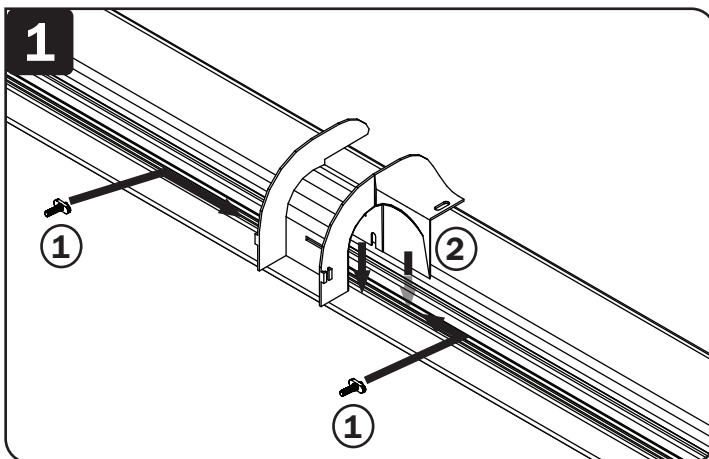

# Parts List

Waterfall Adapter,  
x1

Cover,  
x1

T-Shape Screws,  
x2

Twist Nuts,  
x2

Corrugated Plastic  
Pipe, x1  
(models SRFC4WTRFL36  
and SRFC4WTRFL48)

Pipe Affixer,  
x1  
(models SRFC4WTRFL36  
and SRFC4WTRFL48)

# Installation

Assembles onto the side of a channel section, enabling cabling to cascade over the side. Can be moved into any position along a straight section of the channel. Models SRFC4WTRFL36 and SRFC4WTRFL48 include corrugated plastic piping for feeding cables into the top of a rack or enclosure. Tighten screws and nuts by hand, no tools needed.