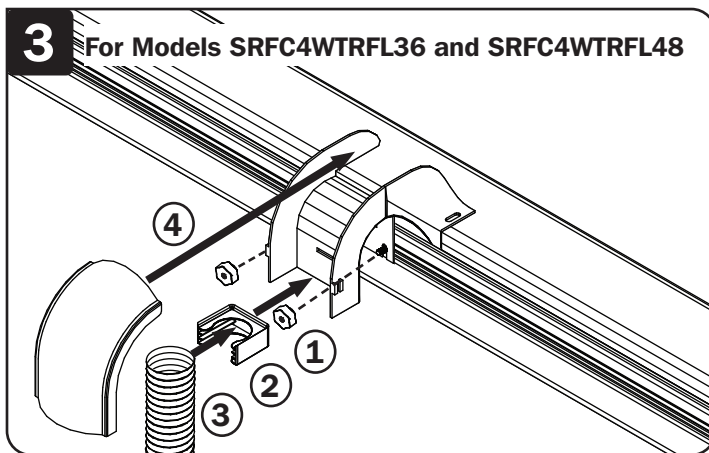

# Parts List

Waterfall Adapter,  
x1

Cover,  
x1

T-Shape Screws,  
x2

Twist Nuts,  
x2

Corrugated Plastic  
Pipe, x1  
(models SRFC4WTRFL36  
and SRFC4WTRFL48)

Pipe Affixer,  
x1  
(models SRFC4WTRFL36  
and SRFC4WTRFL48)

# Installation

Assembles onto the side of a channel section, enabling cabling to cascade over the side. Can be moved into any position along a straight section of the channel. Models SRFC4WTRFL36 and SRFC4WTRFL48 include corrugated plastic piping for feeding cables into the top of a rack or enclosure. Tighten screws and nuts by hand, no tools needed.