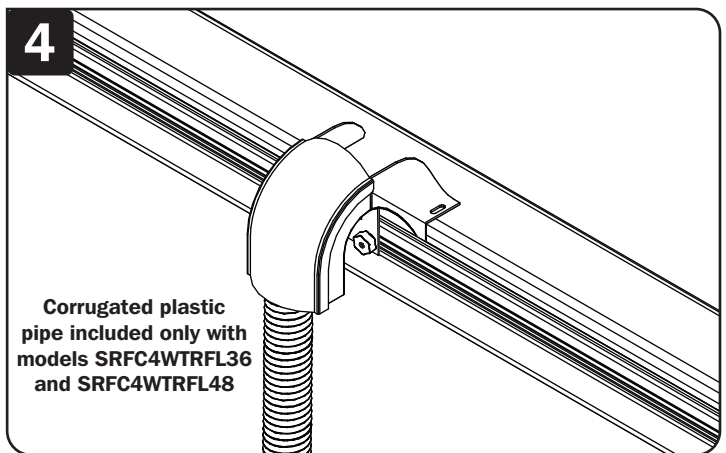

# Parts List

Waterfall Adapter,  
x1

Cover,  
x1

T-Shape Screws,  
x2

Twist Nuts,  
x2

Corrugated Plastic  
Pipe, x1  
(models SRFC4WTRFL36  
and SRFC4WTRFL48)

Pipe Affixer,  
x1  
(models SRFC4WTRFL36  
and SRFC4WTRFL48)

# Installation

Assembles onto the side of a channel section, enabling cabling to cascade over the side. Can be moved into any position along a straight section of the channel. Models SRFC4WTRFL36 and SRFC4WTRFL48 include corrugated plastic piping for feeding cables into the top of a rack or enclosure. Tighten screws and nuts by hand, no tools needed.