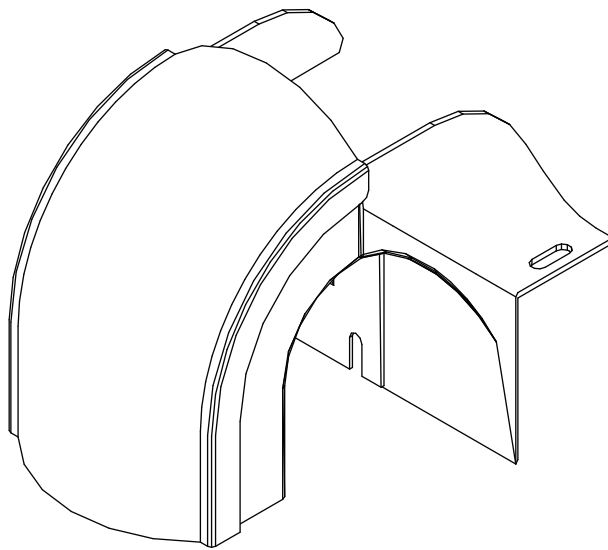

## Movable Waterfall Adapter Kit for Fiber Routing System

Models: SRFC4WTRFL, SRFC4WTRFL36, SRFC4WTRFL48

Este guía esta disponible en español  
en la página de Tripp Lite:  
[tripplite.com/support](http://tripplite.com/support)

# Installation

Assembles onto the side of a channel section, enabling cabling to cascade over the side. Can be moved into any position along a straight section of the channel. Models SRFC4WTRFL36 and SRFC4WTRFL48 include corrugated plastic piping for feeding cables into the top of a rack or enclosure. Tighten screws and nuts by hand, no tools needed.