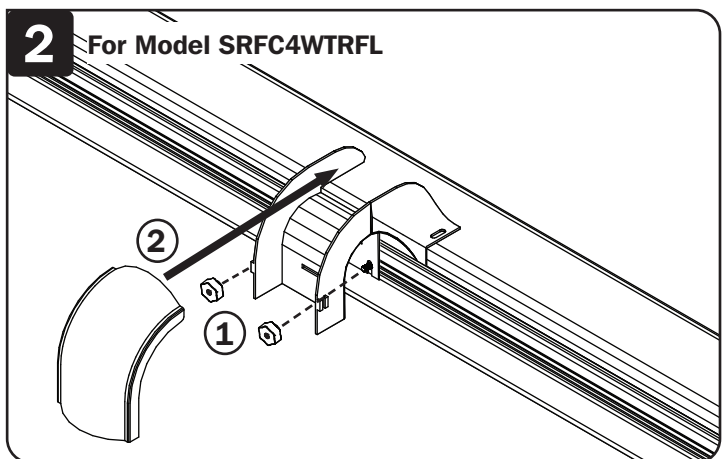

# Parts List

Waterfall Adapter,  
x1

Cover,  
x1

T-Shape Screws,  
x2

Twist Nuts,  
x2

Corrugated Plastic  
Pipe, x1  
(models SRFC4WTRFL36  
and SRFC4WTRFL48)

Pipe Affixer,  
x1  
(models SRFC4WTRFL36  
and SRFC4WTRFL48)

# Installation

Assembles onto the side of a channel section, enabling cabling to cascade over the side. Can be moved into any position along a straight section of the channel. Models SRFC4WTRFL36 and SRFC4WTRFL48 include corrugated plastic piping for feeding cables into the top of a rack or enclosure. Tighten screws and nuts by hand, no tools needed.