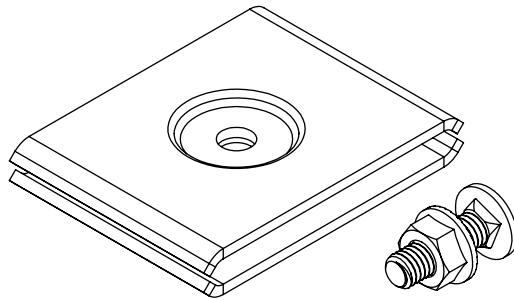

Installation Guide

Axis Coupler for Wire Basket Cable Trays

Model:
SRWBAXISCPLR

Este guía esta disponible en español
en la página de Tripp Lite:
www.tripplite.com/support

Ce guide est disponible en français
sur le site Web de Tripp Lite :
www.tripplite.com/support

Copyright © 2019 Tripp Lite. All rights reserved.

Parts List

Assembly

WARNING

- This mounting bracket was designed to be installed and utilized **ONLY** as specified in this guide. Improper installation of this product may cause damage or serious injury.
- This product should only be installed by someone of good mechanical ability, with basic building experience and a full understanding of this instruction manual.
- Installers are responsible to provide suitable mounting hardware.
- Installers must verify the mounting surface can safely support the combined load of the equipment and all attached components.