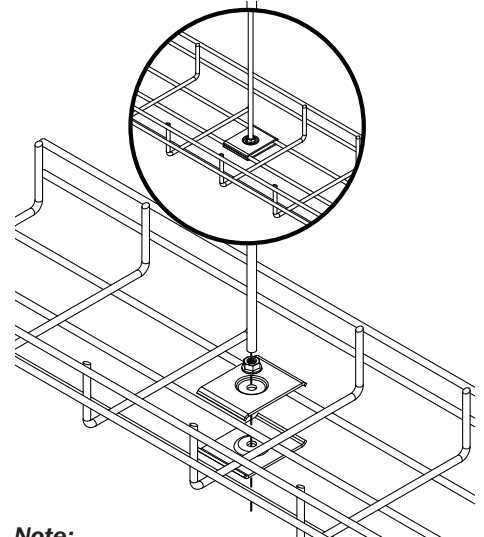

Copyright © 2019 Tripp Lite. All rights reserved.

Parts List

Assembly

WARNING

- This mounting bracket was designed to be installed and utilized **ONLY** as specified in this guide. Improper installation of this product may cause damage or serious injury.
- This product should only be installed by someone of good mechanical ability, with basic building experience and a full understanding of this instruction manual.
- Installers are responsible to provide suitable mounting hardware.
- Installers must verify the mounting surface can safely support the combined load of the equipment and all attached components.

For 90° Basket Connections

For Angled Wire Basket Connections

For Hanging Wire Basket Support

Note:

- Accommodates M6 threaded rod (not included).

TRIPP-LITE