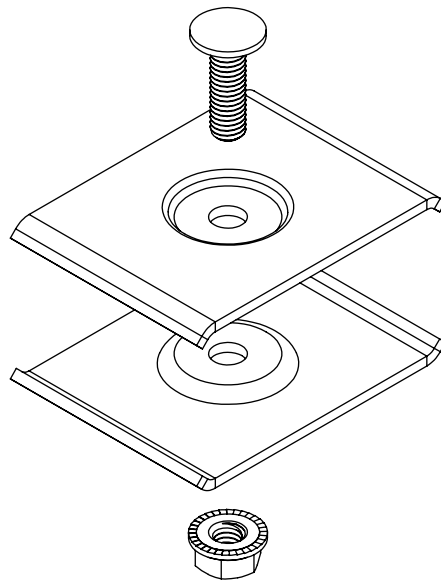

Installation Guide

Axis Coupler for Wire Basket Cable Trays

Model:
SRWBAXISCPLR

Este guía esta disponible en español
en la página de Tripp Lite:
www.tripplite.com/support

Ce guide est disponible en français
sur le site Web de Tripp Lite :
www.tripplite.com/support

Copyright © 2019 Tripp Lite. All rights reserved.

Parts List

Assembly

WARNING

- This mounting bracket was designed to be installed and utilized **ONLY** as specified in this guide. Improper installation of this product may cause damage or serious injury.
- This product should only be installed by someone of good mechanical ability, with basic building experience and a full understanding of this instruction manual.
- Installers are responsible to provide suitable mounting hardware.
- Installers must verify the mounting surface can safely support the combined load of the equipment and all attached components.