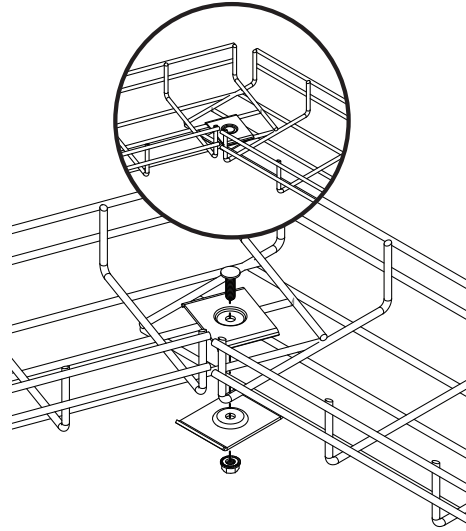

Copyright © 2019 Tripp Lite. All rights reserved.

Parts List

Assembly

WARNING

- This mounting bracket was designed to be installed and utilized **ONLY** as specified in this guide. Improper installation of this product may cause damage or serious injury.
- This product should only be installed by someone of good mechanical ability, with basic building experience and a full understanding of this instruction manual.
- Installers are responsible to provide suitable mounting hardware.
- Installers must verify the mounting surface can safely support the combined load of the equipment and all attached components.

For 90° Basket Connections

For Angled Wire Basket Connections

For Hanging Wire Basket Support

Note:

- Accommodates M6 threaded rod (not included).

TRIPP-LITE