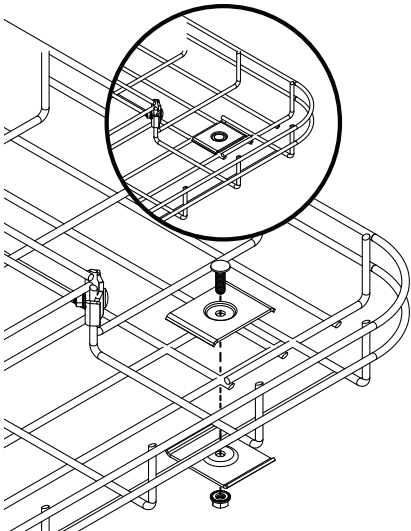

Copyright © 2019 Tripp Lite. All rights reserved.

Parts List

Assembly

WARNING

- This mounting bracket was designed to be installed and utilized **ONLY** as specified in this guide. Improper installation of this product may cause damage or serious injury.
- This product should only be installed by someone of good mechanical ability, with basic building experience and a full understanding of this instruction manual.
- Installers are responsible to provide suitable mounting hardware.
- Installers must verify the mounting surface can safely support the combined load of the equipment and all attached components.

For 90° Basket Connections

For Angled Wire Basket Connections

For Hanging Wire Basket Support

Note:

- Accommodates M6 threaded rod (not included).

TRIPP-LITE