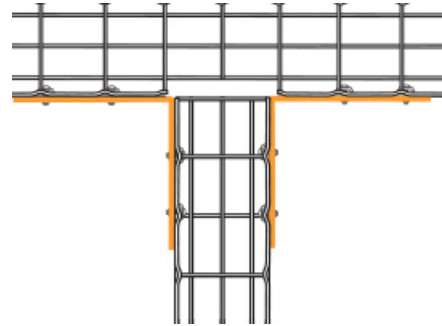

Assembly

T-Junctions

6" (150mm) Wire Basket Model(s): SRWB6210STR, SRWB6410STR