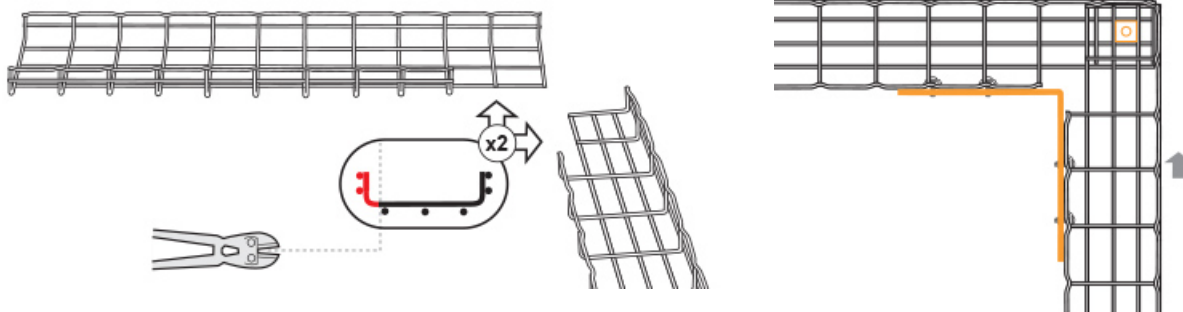

Assembly

90° Junctions

6" (150mm) Wire Basket Model(s): SRWB6210STR, SRWB6410STR