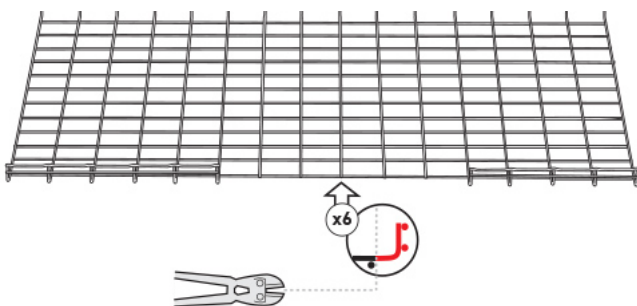

### T-Junctions

6" (150mm) Wire Basket Model(s): SRWB6210STR, SRWB6410STR

12" (300mm) Wire Basket Model(s): SRWB12210STR, SRWB12410STR

18" (457mm) Wire Basket Model: SRWB18410STR