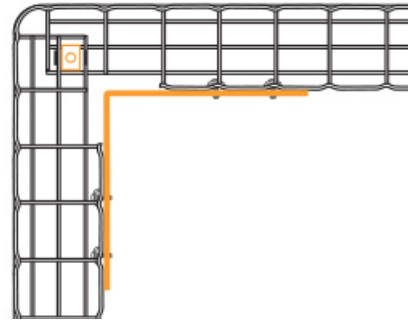

Assembly

90° Bends

6" (150mm) Wire Basket Model(s): SRWB6210STR, SRWB6410STR