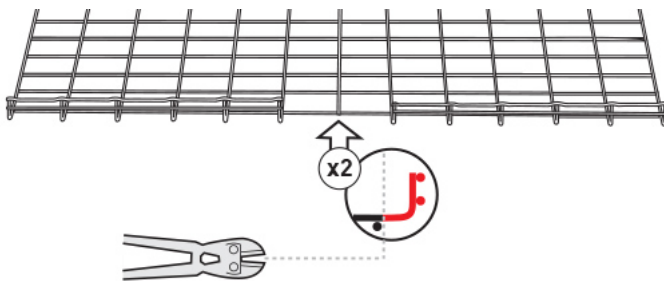

Assembly

T-Junctions

6" (150mm) Wire Basket Model(s): SRWB6210STR, SRWB6410STR