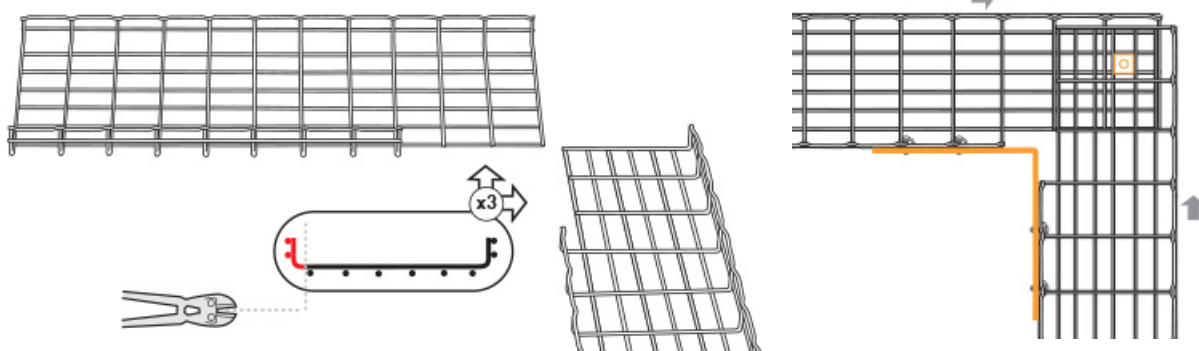

12" (300mm) Wire Basket Model(s): SRWB12210STR, SRWB12410STR