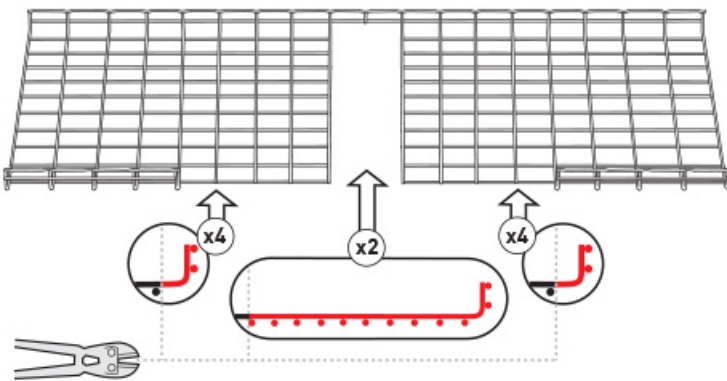

## 90° Bends

6" (150mm) Wire Basket Model(s): SRWB6210STR, SRWB6410STR

12" (300mm) Wire Basket Model(s): SRWB12210STR, SRWB12410STR

18" (457mm) Wire Basket Model: SRWB18410STR