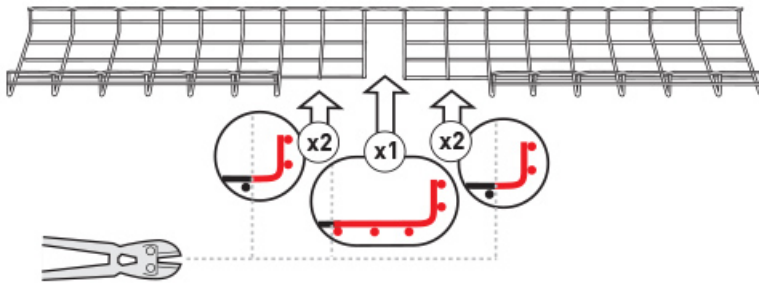

Assembly

90° Bends

6" (150mm) Wire Basket Model(s): SRWB6210STR, SRWB6410STR