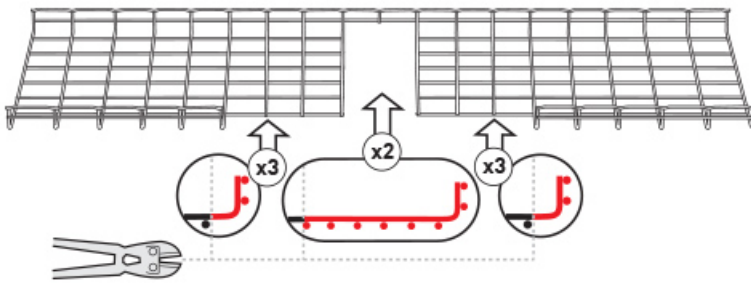

12" (300mm) Wire Basket Model(s): SRWB12210STR, SRWB12410STR