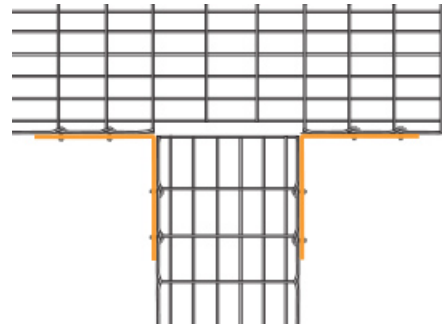

12" (300mm) Wire Basket Model(s): SRWB12210STR, SRWB12410STR