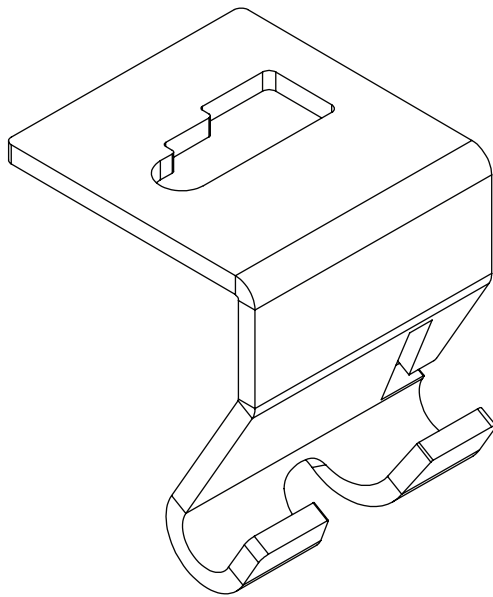

Installation Guide

Ceiling Hanging Clips for SRWB Wire Basket Cable Trays

Model:
SRWBUNVCLIP

Español 3 • Français 5 • Русский 7

1111 W. 35th Street, Chicago, IL 60609 USA • www.tripplite.com/support

Copyright © 2019 Tripp Lite. All rights reserved.

Parts List

50 x

Assembly

WARNING

- This mounting bracket was designed to be installed and utilized **ONLY** as specified in this guide. Improper installation of this product may cause damage or serious injury.
- This product should only be installed by someone of good mechanical ability, with basic building experience and a full understanding of this instruction manual.
- Installers are responsible to provide suitable mounting hardware.
- Installers must verify the mounting surface can safely support the combined load of the equipment and all attached components.

1

Notes:

- Hanging clips are compatible with 6" / 150 mm (SRWB6210STR, SRWB6410STR) and 12" / 300 mm wire (SRWB12210STR, SRWB12410STR) wire basket trays.
- Accommodates M6, M8 and M10 threaded rod.
- Threaded rod and mounting hardware not included.

2

Guía de Instalación

Ganchos para Colgar en el Techo para Bandejas para Cables de Canastilla de Alambre SRWB

Modelo:
SRWBUNVCLIP

English 1 • Français 5 • Русский 7

1111 W. 35th Street, Chicago, IL 60609 EE. UU. • En la dirección de correo electrónico www.tripplite.com/support