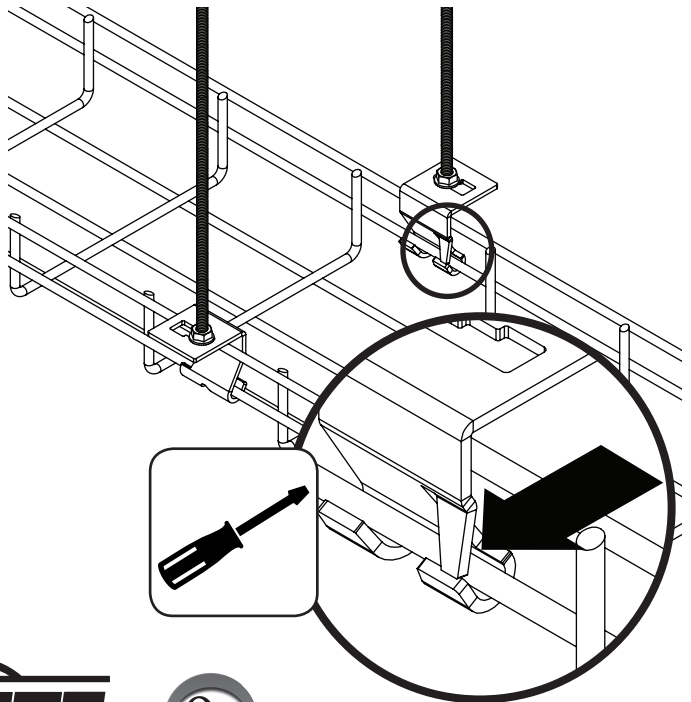

Installation Guide

Ceiling Hanging Clips for SRWB Wire Basket Cable Trays

Model:
SRWBUNVCLIP

Español 3 • Français 5 • Русский 7

1111 W. 35th Street, Chicago, IL 60609 USA • www.tripplite.com/support

Copyright © 2019 Tripp Lite. All rights reserved.

Parts List

50 x

Assembly

WARNING

- This mounting bracket was designed to be installed and utilized **ONLY** as specified in this guide. Improper installation of this product may cause damage or serious injury.
- This product should only be installed by someone of good mechanical ability, with basic building experience and a full understanding of this instruction manual.
- Installers are responsible to provide suitable mounting hardware.
- Installers must verify the mounting surface can safely support the combined load of the equipment and all attached components.

1

Notes:

- Hanging clips are compatible with 6" / 150 mm (SRWB6210STR, SRWB6410STR) and 12" / 300 mm wire (SRWB12210STR, SRWB12410STR) wire basket trays.
- Accommodates M6, M8 and M10 threaded rod.
- Threaded rod and mounting hardware not included.

2

Guía de Instalación

Ganchos para Colgar en el Techo para Bandejas para Cables de Canastilla de Alambre SRWB

Modelo:
SRWBUNVCLIP

English 1 • Français 5 • Русский 7

1111 W. 35th Street, Chicago, IL 60609 EE. UU. • En la dirección de correo electrónico www.tripplite.com/support