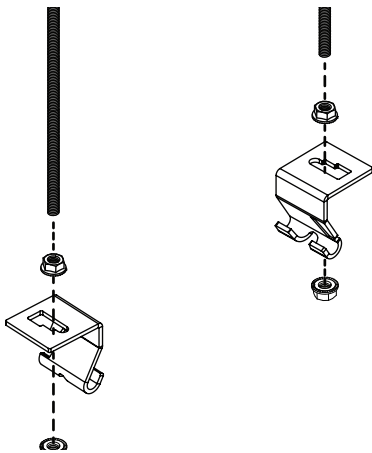

Installation Guide

Ceiling Hanging Clips for SRWB Wire Basket Cable Trays

Model:
SRWBUNVCLIP

Español 3 • Français 5 • Русский 7

1111 W. 35th Street, Chicago, IL 60609 USA • www.tripplite.com/support

Copyright © 2019 Tripp Lite. All rights reserved.

Parts List

50 x

Assembly

WARNING

- This mounting bracket was designed to be installed and utilized **ONLY** as specified in this guide. Improper installation of this product may cause damage or serious injury.
- This product should only be installed by someone of good mechanical ability, with basic building experience and a full understanding of this instruction manual.
- Installers are responsible to provide suitable mounting hardware.
- Installers must verify the mounting surface can safely support the combined load of the equipment and all attached components.

1

Notes:

- Hanging clips are compatible with 6" / 150 mm (SRWB6210STR, SRWB6410STR) and 12" / 300 mm wire (SRWB12210STR, SRWB12410STR) wire basket trays.
- Accommodates M6, M8 and M10 threaded rod.
- Threaded rod and mounting hardware not included.

2

Guía de Instalación

Ganchos para Colgar en el Techo para Bandejas para Cables de Canastilla de Alambre SRWB

Modelo:
SRWBUNVCLIP

English 1 • Français 5 • Русский 7

1111 W. 35th Street, Chicago, IL 60609 EE. UU. • En la dirección de correo electrónico www.tripplite.com/support