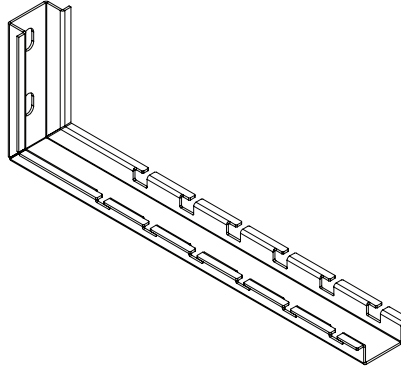

Installation Guide

Wall L-Bracket for SRWB Wire Basket Cable Trays

Model:
SRWBWALLBRKT

Este guía esta disponible en español
en la página de Tripp Lite:
www.tripplite.com/support

Ce guide est disponible en français
sur le site Web de Tripp Lite :
www.tripplite.com/support

Copyright © 2019 Tripp Lite. All rights reserved.

Parts List

1 x

Assembly

WARNING

- This mounting bracket was designed to be installed and utilized **ONLY** as specified in this guide. Improper installation of this product may cause damage or serious injury.
- This product should only be installed by someone of good mechanical ability, with basic building experience and a full understanding of this instruction manual.
- Installers are responsible to provide suitable mounting hardware.
- Installers must verify the mounting surface can safely support the combined load of the equipment and all attached components.