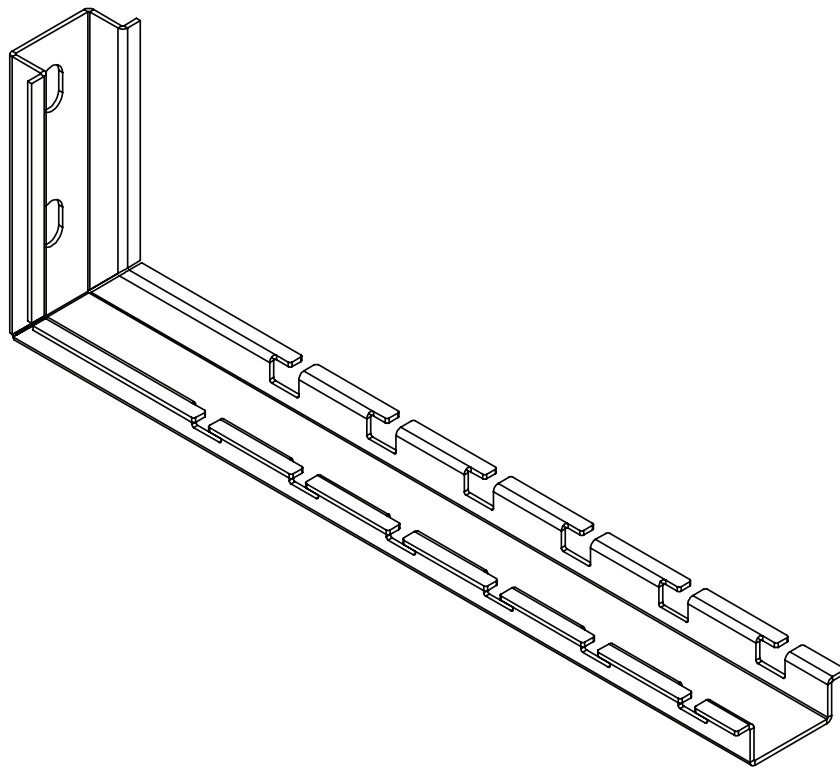

Installation Guide

Wall L-Bracket for SRWB Wire Basket Cable Trays

Model:
SRWBWALLBRKT

Este guía esta disponible en español
en la página de Tripp Lite:
www.tripplite.com/support

Ce guide est disponible en français
sur le site Web de Tripp Lite :
www.tripplite.com/support

Copyright © 2019 Tripp Lite. All rights reserved.

Parts List

1 x

Assembly

WARNING

- This mounting bracket was designed to be installed and utilized **ONLY** as specified in this guide. Improper installation of this product may cause damage or serious injury.
- This product should only be installed by someone of good mechanical ability, with basic building experience and a full understanding of this instruction manual.
- Installers are responsible to provide suitable mounting hardware.
- Installers must verify the mounting surface can safely support the combined load of the equipment and all attached components.