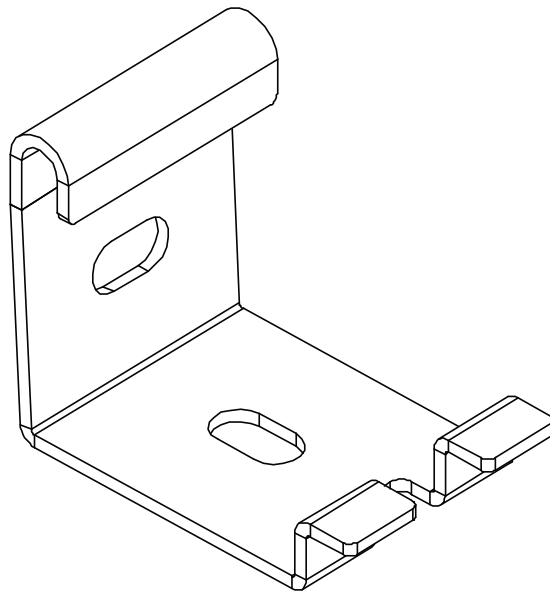

Installation Guide

Light-Duty Bracket for SRWB Wire Basket Cable Trays

Model:
SRWBWALLBRKTLD

Este guía esta disponible en español
en la página de Tripp Lite:
www.tripplite.com/support

Ce guide est disponible en français
sur le site Web de Tripp Lite :
www.tripplite.com/support

Copyright © 2019 Tripp Lite. All rights reserved.

Parts List

1 x

Assembly

WARNING

- This mounting bracket was designed to be installed and utilized **ONLY** as specified in this guide. Improper installation of this product may cause damage or serious injury.
- This product should only be installed by someone of good mechanical ability, with basic building experience and a full understanding of this instruction manual.
- Installers are responsible to provide suitable mounting hardware.
- Installers must verify the mounting surface can safely support the combined load of the equipment and all attached components.