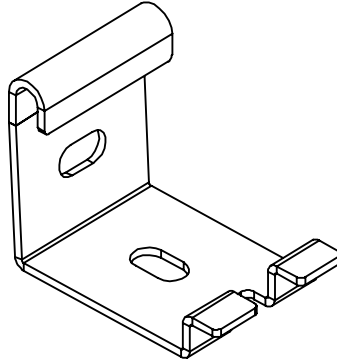

Installation Guide

Light-Duty Bracket for SRWB Wire Basket Cable Trays

Model:
SRWBWALLBRKTLD

Este guía esta disponible en español
en la página de Tripp Lite:
www.tripplite.com/support

Ce guide est disponible en français
sur le site Web de Tripp Lite :
www.tripplite.com/support

Copyright © 2019 Tripp Lite. All rights reserved.

Parts List

1 x

Assembly

WARNING

- This mounting bracket was designed to be installed and utilized **ONLY** as specified in this guide. Improper installation of this product may cause damage or serious injury.
- This product should only be installed by someone of good mechanical ability, with basic building experience and a full understanding of this instruction manual.
- Installers are responsible to provide suitable mounting hardware.
- Installers must verify the mounting surface can safely support the combined load of the equipment and all attached components.