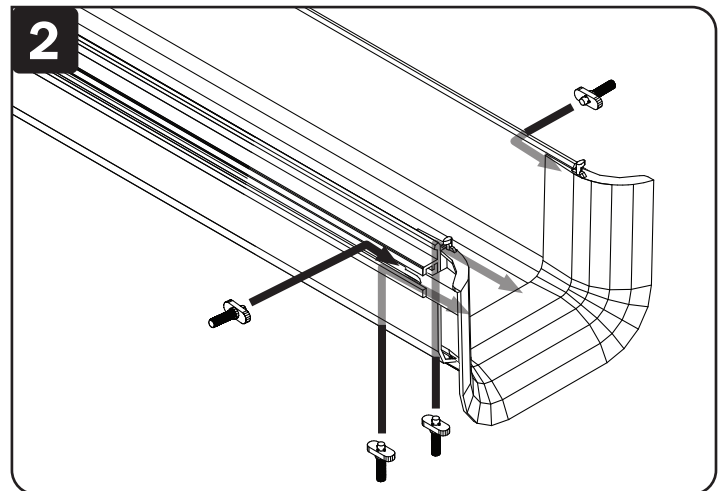

tripplite.com/warranty

1111 W. 35th Street, Chicago, IL 60609 USA • tripplite.com/support

Copyright © 2020 Tripp Lite. All rights reserved.

Parts List

Trumpet Drop-Out, x1

T-Shape Screws, x4

Twist Nuts, x4

Installation

Used to limit the bend radius of the cable to 2 in. (50.8 mm) when exiting from a channel, a horizontal T fitting or the exit on a vertical T. Tighten screws and nuts by hand, no tools needed.

Tripp Lite has a policy of continuous improvement. Specifications are subject to change without notice. Photos and illustrations may differ slightly from actual products.