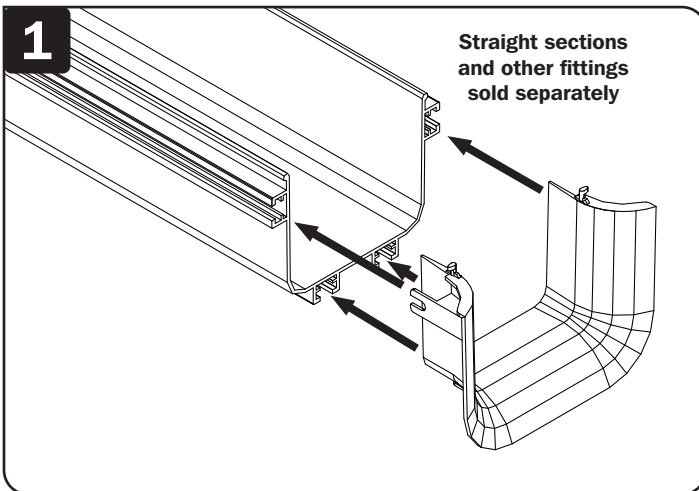

tripplite.com/warranty

1111 W. 35th Street, Chicago, IL 60609 USA • tripplite.com/support

Copyright © 2020 Tripp Lite. All rights reserved.

Parts List

Trumpet Drop-Out, x1

T-Shape Screws, x4

Twist Nuts, x4

Installation

Used to limit the bend radius of the cable to 2 in. (50.8 mm) when exiting from a channel, a horizontal T fitting or the exit on a vertical T. Tighten screws and nuts by hand, no tools needed.

Tripp Lite has a policy of continuous improvement. Specifications are subject to change without notice. Photos and illustrations may differ slightly from actual products.