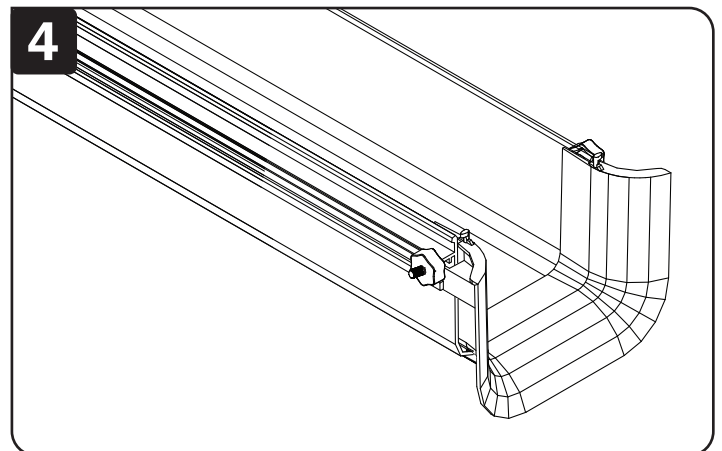

tripplite.com/warranty

1111 W. 35th Street, Chicago, IL 60609 USA • tripplite.com/support

Copyright © 2020 Tripp Lite. All rights reserved.

Parts List

Trumpet Drop-Out, x1

T-Shape Screws, x4

Twist Nuts, x4

Installation

Used to limit the bend radius of the cable to 2 in. (50.8 mm) when exiting from a channel, a horizontal T fitting or the exit on a vertical T. Tighten screws and nuts by hand, no tools needed.

Tripp Lite has a policy of continuous improvement. Specifications are subject to change without notice. Photos and illustrations may differ slightly from actual products.