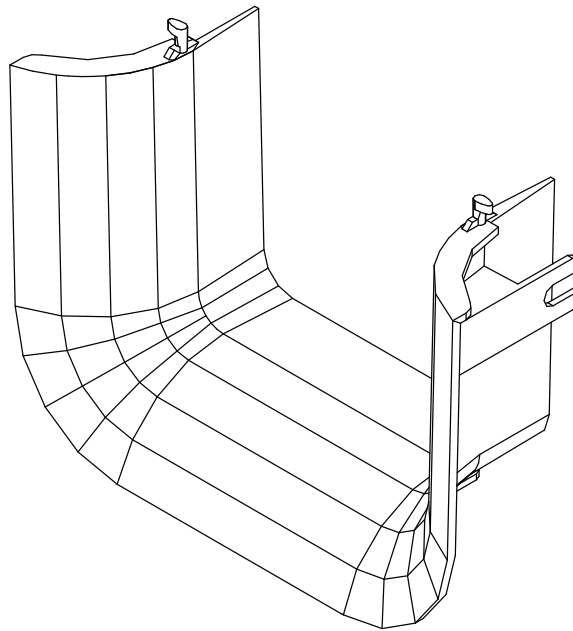

Installation Guide

Trumpet Drop-Out Kit for Fiber Routing System

Models: SRFC5DROP, SRFC10DROP

Español 3 • Français 5 • Русский 7

WARRANTY REGISTRATION

Register your product today and be automatically entered to win an ISOBAR® surge protector in our monthly drawing!

tripplite.com/warranty

1111 W. 35th Street, Chicago, IL 60609 USA • tripplite.com/support

Copyright © 2020 Tripp Lite. All rights reserved.

Parts List

Trumpet Drop-Out, x1

T-Shape Screws, x4

Twist Nuts, x4

Installation

Used to limit the bend radius of the cable to 2 in. (50.8 mm) when exiting from a channel, a horizontal T fitting or the exit on a vertical T. Tighten screws and nuts by hand, no tools needed.

Tripp Lite has a policy of continuous improvement. Specifications are subject to change without notice. Photos and illustrations may differ slightly from actual products.