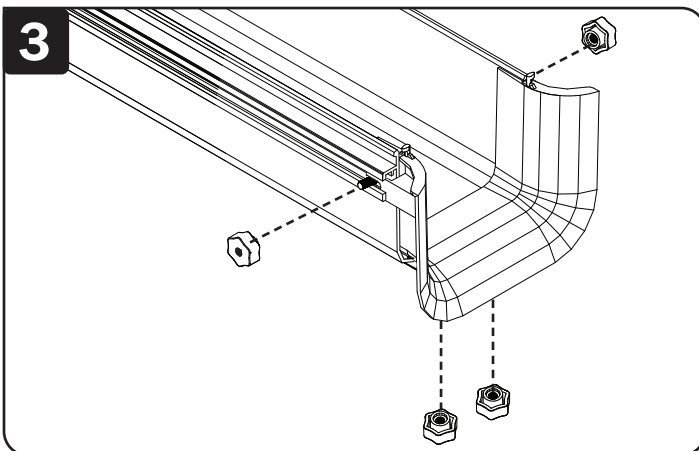

tripplite.com/warranty

1111 W. 35th Street, Chicago, IL 60609 USA • tripplite.com/support

Copyright © 2020 Tripp Lite. All rights reserved.

Parts List

Trumpet Drop-Out, x1

T-Shape Screws, x4

Twist Nuts, x4

Installation

Used to limit the bend radius of the cable to 2 in. (50.8 mm) when exiting from a channel, a horizontal T fitting or the exit on a vertical T. Tighten screws and nuts by hand, no tools needed.

Tripp Lite has a policy of continuous improvement. Specifications are subject to change without notice. Photos and illustrations may differ slightly from actual products.