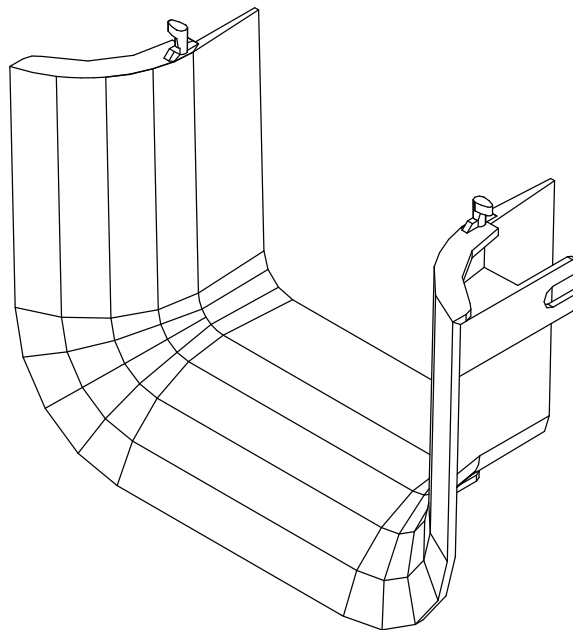

tripplite.com/warranty

1111 W. 35th Street, Chicago, IL 60609 USA • tripplite.com/support

Copyright © 2020 Tripp Lite. All rights reserved.

Parts List

Trumpet Drop-Out, x1

T-Shape Screws, x4

Twist Nuts, x4

Installation

Used to limit the bend radius of the cable to 2 in. (50.8 mm) when exiting from a channel, a horizontal T fitting or the exit on a vertical T. Tighten screws and nuts by hand, no tools needed.

Tripp Lite has a policy of continuous improvement. Specifications are subject to change without notice. Photos and illustrations may differ slightly from actual products.

1111 W. 35th Street, Chicago, IL 60609 USA • triplite.com/support

Guía de Instalación

Juego de Bajada de Trompeta para Sistema de Enrutamiento de Fibra

Modelos: SRFC5DROP, SRFC10DROP

English 1 • Français 5 • Русский 7

Instalación

Usado para limitar el radio de curvatura del cable a 50.8 mm [2"] al salir de un canal, una conexión horizontal en T o la salida en una T vertical. Apriete tornillos y tuercas a mano, sin necesidad de herramientas.