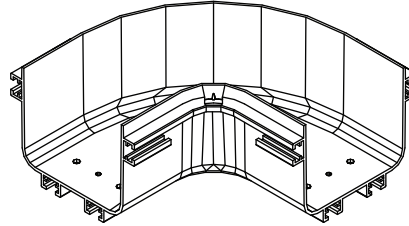

Installation Guide

Horizontal 90-Degree Elbow for Fiber Routing System

Models: SRFC5ELBOW, SRFC10ELBOW

Español 3 • Français 5 • Русский 7

WARRANTY REGISTRATION

Register your product today and be automatically entered to win an ISOBAR® surge protector in our monthly drawing!

tripplite.com/warranty

1111 W. 35th Street, Chicago, IL 60609 USA • tripplite.com/support

Copyright © 2020 Tripp Lite. All rights reserved.

Parts List

90-Degree Elbow, x1

Installation

Attaches to a channel section fitting to create a 90-degree elbow from a straight horizontal run. (Requires toolless couplers, sold separately, for connection.) Tighten screws by hand, no tools needed.