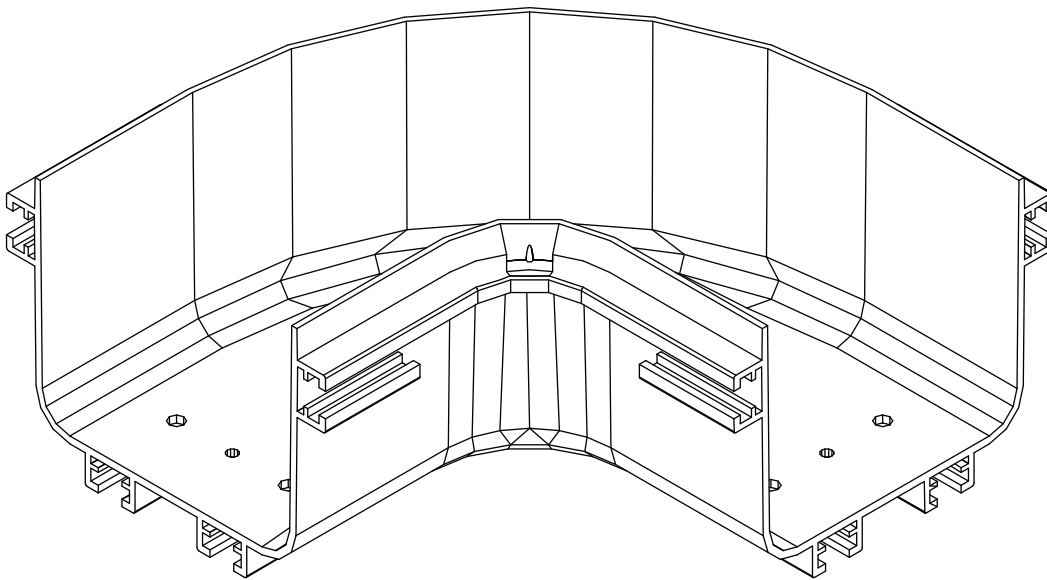

Installation Guide

Horizontal 90-Degree Elbow for Fiber Routing System

Models: SRFC5ELBOW, SRFC10ELBOW

Español 3 • Français 5 • Русский 7

WARRANTY REGISTRATION

Register your product today and be automatically entered to win an ISOBAR® surge protector in our monthly drawing!

tripplite.com/warranty

1111 W. 35th Street, Chicago, IL 60609 USA • tripplite.com/support

Copyright © 2020 Tripp Lite. All rights reserved.

Parts List

90-Degree Elbow, x1

Installation

Attaches to a channel section fitting to create a 90-degree elbow from a straight horizontal run. (Requires toolless couplers, sold separately, for connection.) Tighten screws by hand, no tools needed.