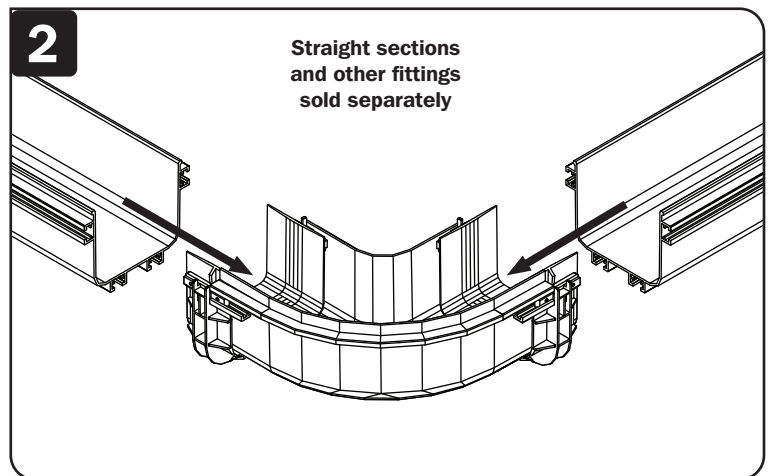

Installation Guide

Horizontal 90-Degree Elbow for Fiber Routing System

Models: SRFC5ELBOW, SRFC10ELBOW

Español 3 • Français 5 • Русский 7

WARRANTY REGISTRATION

Register your product today and be automatically entered to win an ISOBAR® surge protector in our monthly drawing!

tripplite.com/warranty

1111 W. 35th Street, Chicago, IL 60609 USA • tripplite.com/support

Copyright © 2020 Tripp Lite. All rights reserved.

Parts List

90-Degree Elbow, x1

Installation

Attaches to a channel section fitting to create a 90-degree elbow from a straight horizontal run. (Requires toolless couplers, sold separately, for connection.) Tighten screws by hand, no tools needed.