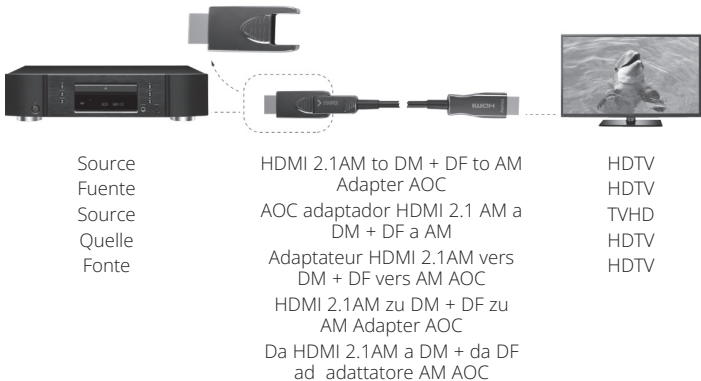

Installation

Instalación / Installation / Installation / Installazione