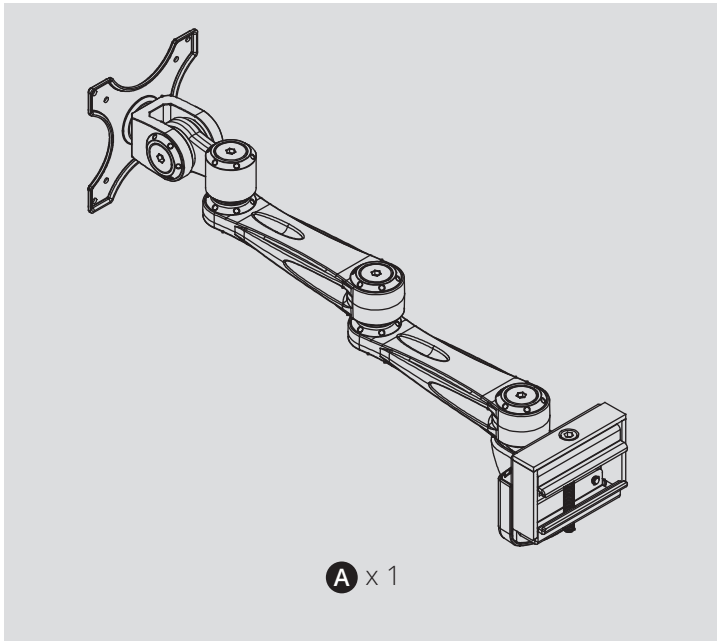

Component Checklist

IMPORTANT: Ensure you have received all parts according to the component checklist prior to installing. If any parts are missing or faulty, visit Triplite.Eaton.com/support for service.

Package B

Package C

Package D