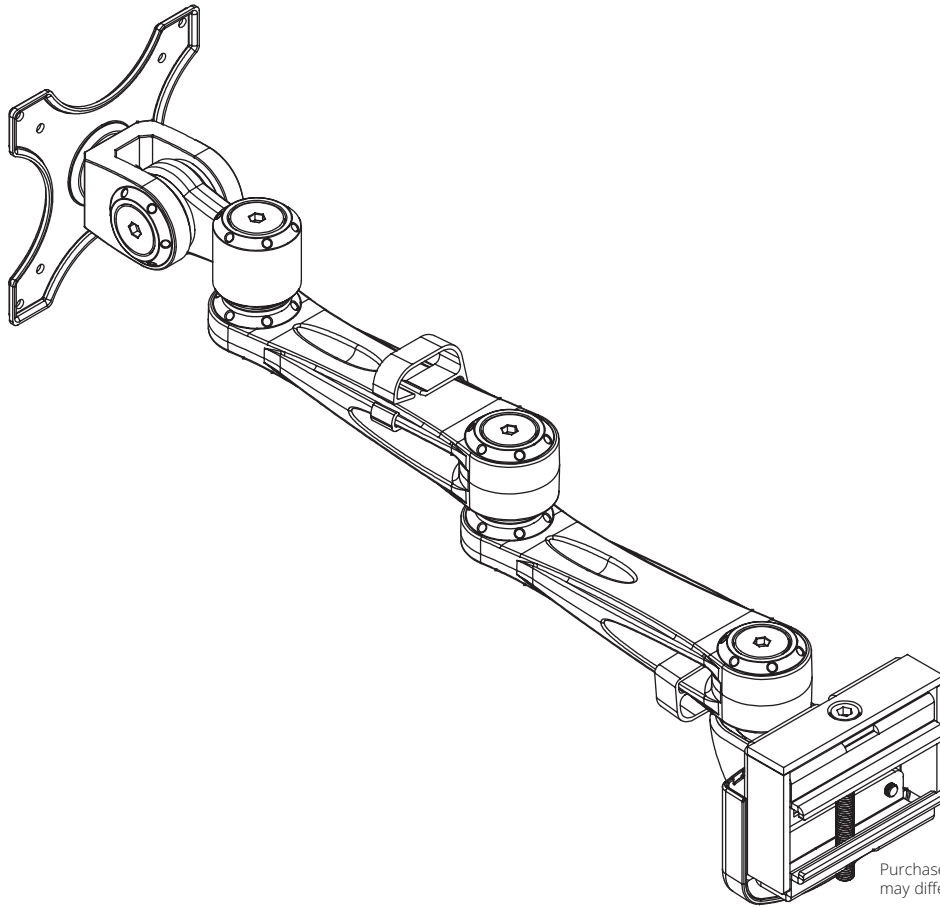

Slat Wall Dual-Extension Monitor Arm

Model:  
DMSW1332LTAA

Purchased product  
may differ from image.

CAUTION: DO NOT EXCEED MAXIMUM LISTED WEIGHT CAPACITY. SERIOUS INJURY OR PROPERTY DAMAGE MAY OCCUR!

Powering Business Worldwide

# Safety Instructions

**NOTE: Read the entire instruction manual before you start assembly and installation.**

- Do not begin the installation until you have read and understood the instructions and warnings contained in this manual. If you have any questions regarding any of the instructions or warnings, please visit [Tripplite.Eaton.com/support](http://Tripplite.Eaton.com/support).
- This mount was designed to be installed and utilized **ONLY** as specified in this manual. Improper installation of this product may cause damage or serious injury.
- This product should only be installed by someone of good mechanical ability, with basic building experience and a full understanding of this instruction manual.
- Make sure the unit can safely support the combined load of the equipment and all attached hardware and components.
- Always use an assistant or mechanical lifting equipment to safely lift and position equipment.
- This product is intended for indoor use only. Using this product outdoors could lead to product failure and personal injury.

# Assembly

Adjust torque if needed using the included hex wrench **C**.